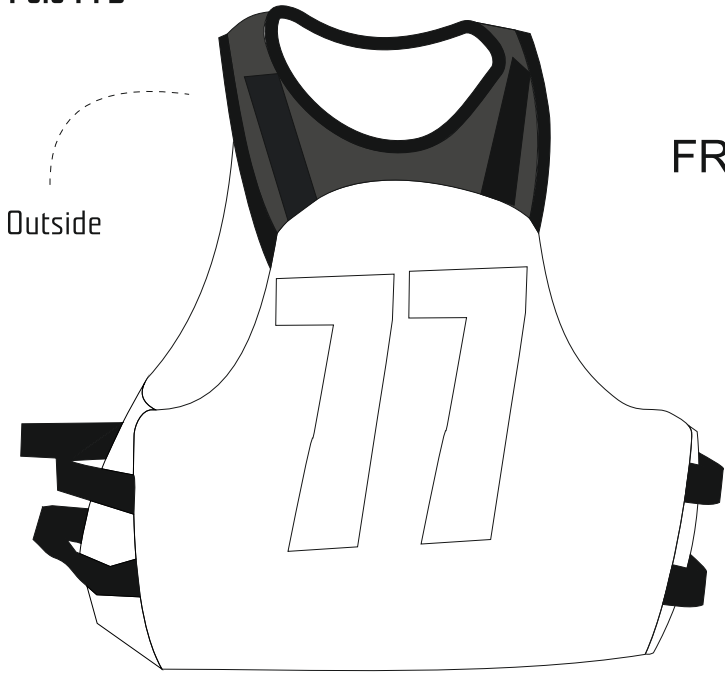

Polo PFD

galasport

FRONT

Outside

Inside

BACK

Outside

Inside

Color table

Experience great padding

Fabric for PFD'S

Leather fabric for numbers

RED	WHITE	YELLOW
DARK YELLOW	GREEN	DARK GREEN
BLUE	BLACK	

ORANGE	WHITE	BLUE
DARK BLUE	BLACK	BROWN
RED		